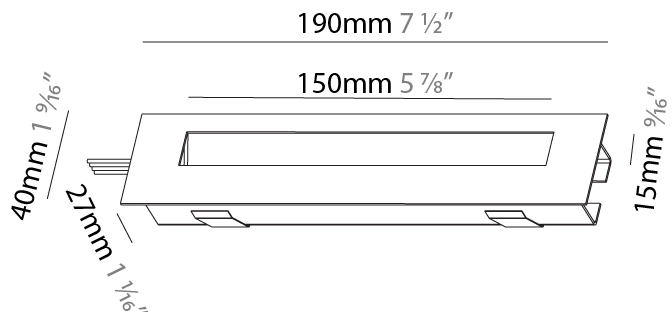

GENERAL

Series: Delight
Subseries: Delight String Step Wide
Brand: Prolicht
Division: Architectural
Mounting Type: Recessed
Mounting Location: Wall
Subcategory: Step Light

PHYSICAL

Shape: Rectangle
Length (mm): 190
Length (in): 7 1/2
Height (mm): 40
Depth (mm): 27
Height (in): 1 9/16
Depth (in): 1 1/16
Ceiling Thickness (mm): 10 / 12 / 15
Ceiling Thickness (in): 3/8 or 1/2 or 9/16
Min. Recessing Depth (mm): 30
Min. Recessing Depth (in): 1 3/16
Light Distribution: Asymmetric
Weight (kg): 0.208
Weight (lbs): .4576
Fixture Finish: SSR / BKV / CWI / CRY / HAB / UFT / ITA / RUA / FTG / MYG / LOD / PUS / FRO / FUP / KIA / POP / BLS / SPG / MEY / GOH / GUM / CHC / COM / ABZ / JAG / OBR / MOS / ROR
Fixture Material: Aluminum
Cut-out Measurements: 140mm / 5 1/2" x 34mm / 1 5/16"

ELECTRICAL

Lamp Type: LED (Zhaga Standard)
Input Wattage (W): 2.2
Total Output Wattage (W): 2
Dimming: 0-10V Dimming / Phase Dimming (120Vac Only)
Driver Included: No
Driver Location: Remote
Driver Type: Constant Voltage - 120 / 277Vac
Driver Class: Class 2
Input Voltage (V): 120 - 277
Output Voltage (V): 24

LED

Number of LEDs: 1
Color Temperature (°K): 3000 / 3500 / 5000
Max. Delivered Lumen (lm): 60
CRI: >80 CRI
Lamp Life (hrs): 50000

OPTICAL

RATINGS AND CERTIFICATIONS

Certified By: Certified for North American Standards
IP rating: IP20