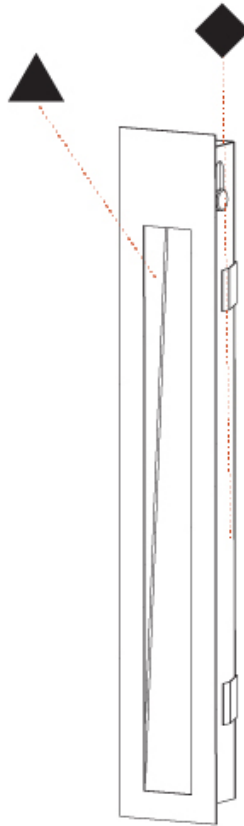

GENERAL

Series: Delight
Subseries: Delight String Wide
Brand: Prolicht
Division: Architectural
Mounting Type: Recessed
Mounting Location: Wall
Subcategory: Step Light

PHYSICAL

Shape: Rectangle
Length (mm): 250
Length (in): 9 13/16
Width (mm): 40
Width (in): 1 9/16
Height (mm): 250
Depth (mm): 26
Height (in): 9 13/16
Depth (in): 1
Ceiling Thickness (mm): 10 / 12 / 15
Ceiling Thickness (in): 3/8 or 1/2 or 9/16
Min. Recessing Depth (mm): 30
Min. Recessing Depth (in): 1 3/16
Light Distribution: Asymmetric
Weight (kg): .83
Weight (lbs): 1.8
Fixture Finish: SSR / BKV / CWI / CRY / HAB / UFT / ITA / RUA / FTG / MYG / LOD / PUS / FRO / FUP / KIA / POP / BLS / SPG / MEY / GOH / GUM / CHC / COM / ABZ / JAG / OBR / MOS / ROR
Fixture Material: Aluminum
Cut-out Measurements: 240mm / 9 7/16" x 34mm / 1 5/16"

DELIGHT STRING WIDE RECESSED

A35699-

PROJECT

TYPE

SPECIFIER

QUANTITY

DATE

A